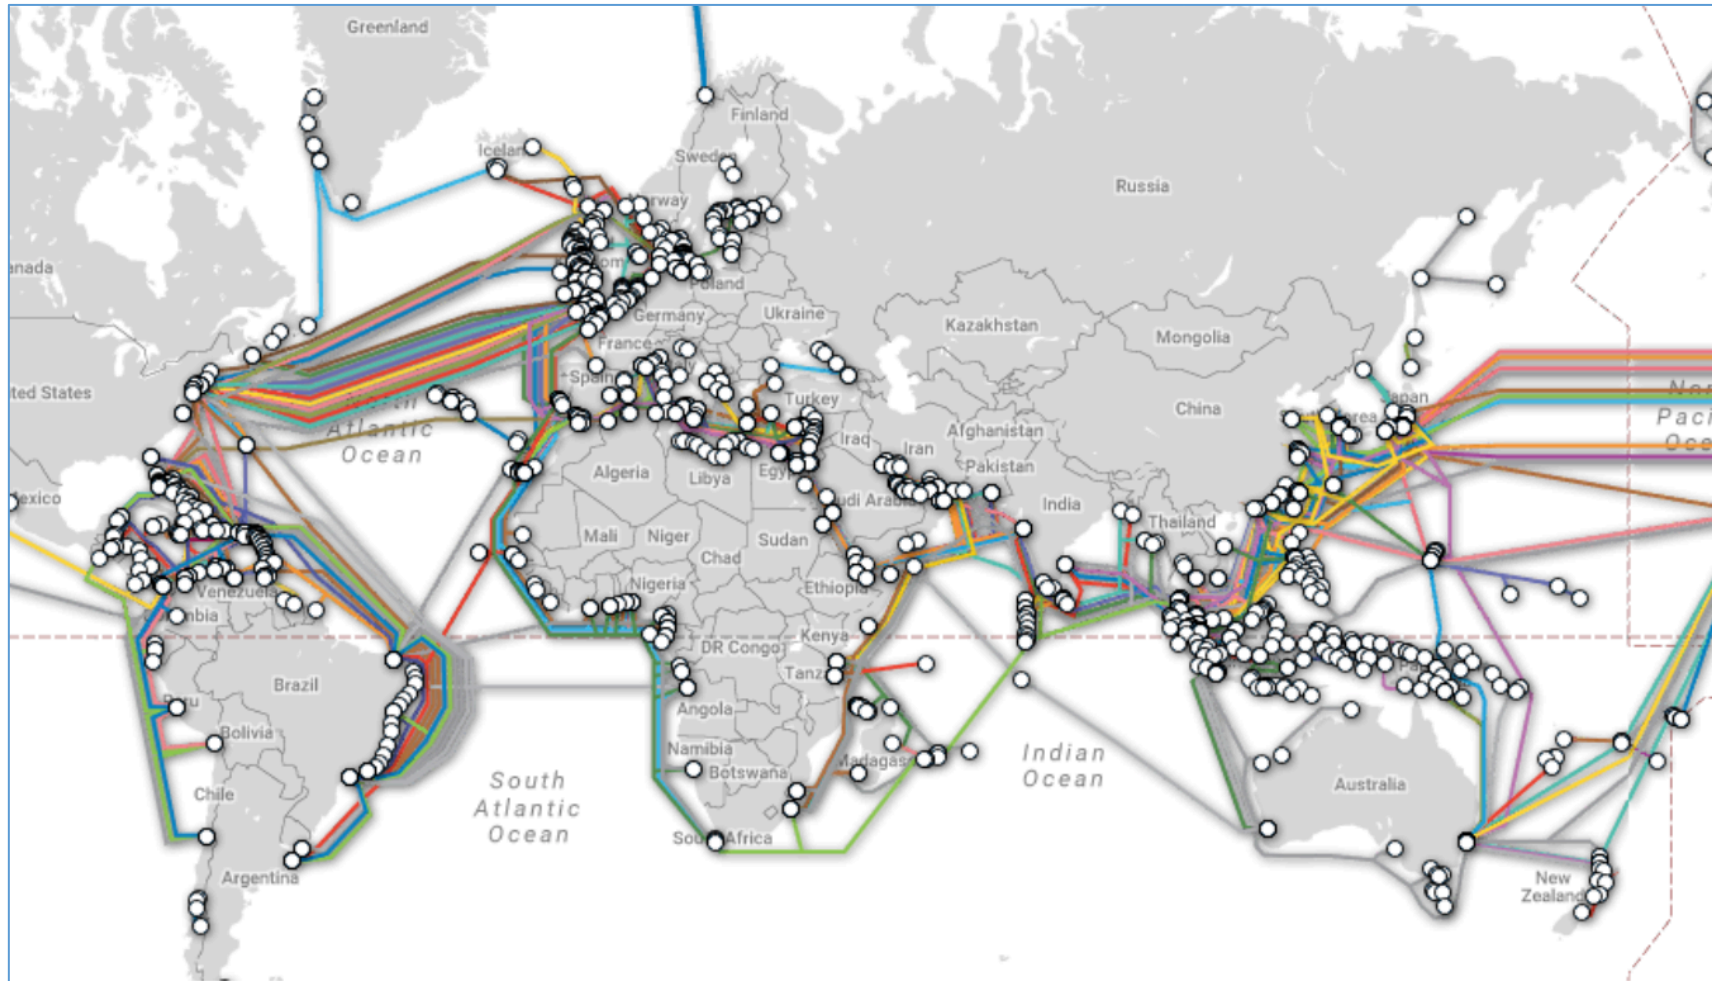

More than 1700 international and local carriers and corporate customers use various RETN network telecommunications services to transmit their data with superior performance from multiple locations worldwide.

Pic. 2. [This Day Internet – many Tiers on Backbone](#)

4.3.2. Backbone level of Internet.

Read key information on site <http://he.net/3d-map/> about the Backbone level of Internet for Your Region (or Your Country, or Your City or Your Capital City) and **make Screenshots 1**.

(Also look the Tools on this resource <https://bgp.he.net>)

Details:

LVRTC TV Tower, Riga

Zakusalas krastmala 1
Rīga
Latvia

[IP Transit Quote](#)
[Layer 2 Transport Quote](#)

EXCHANGES:
SMILE-LV

4.3.3. Submarine Channels of Internet.

Read key information on site <https://www.submarinecablemap.com> about the Submarine Channels of Internet for Your Region (or Your Country, or Your City or Your Capital City) and **make Screenshots 2**.