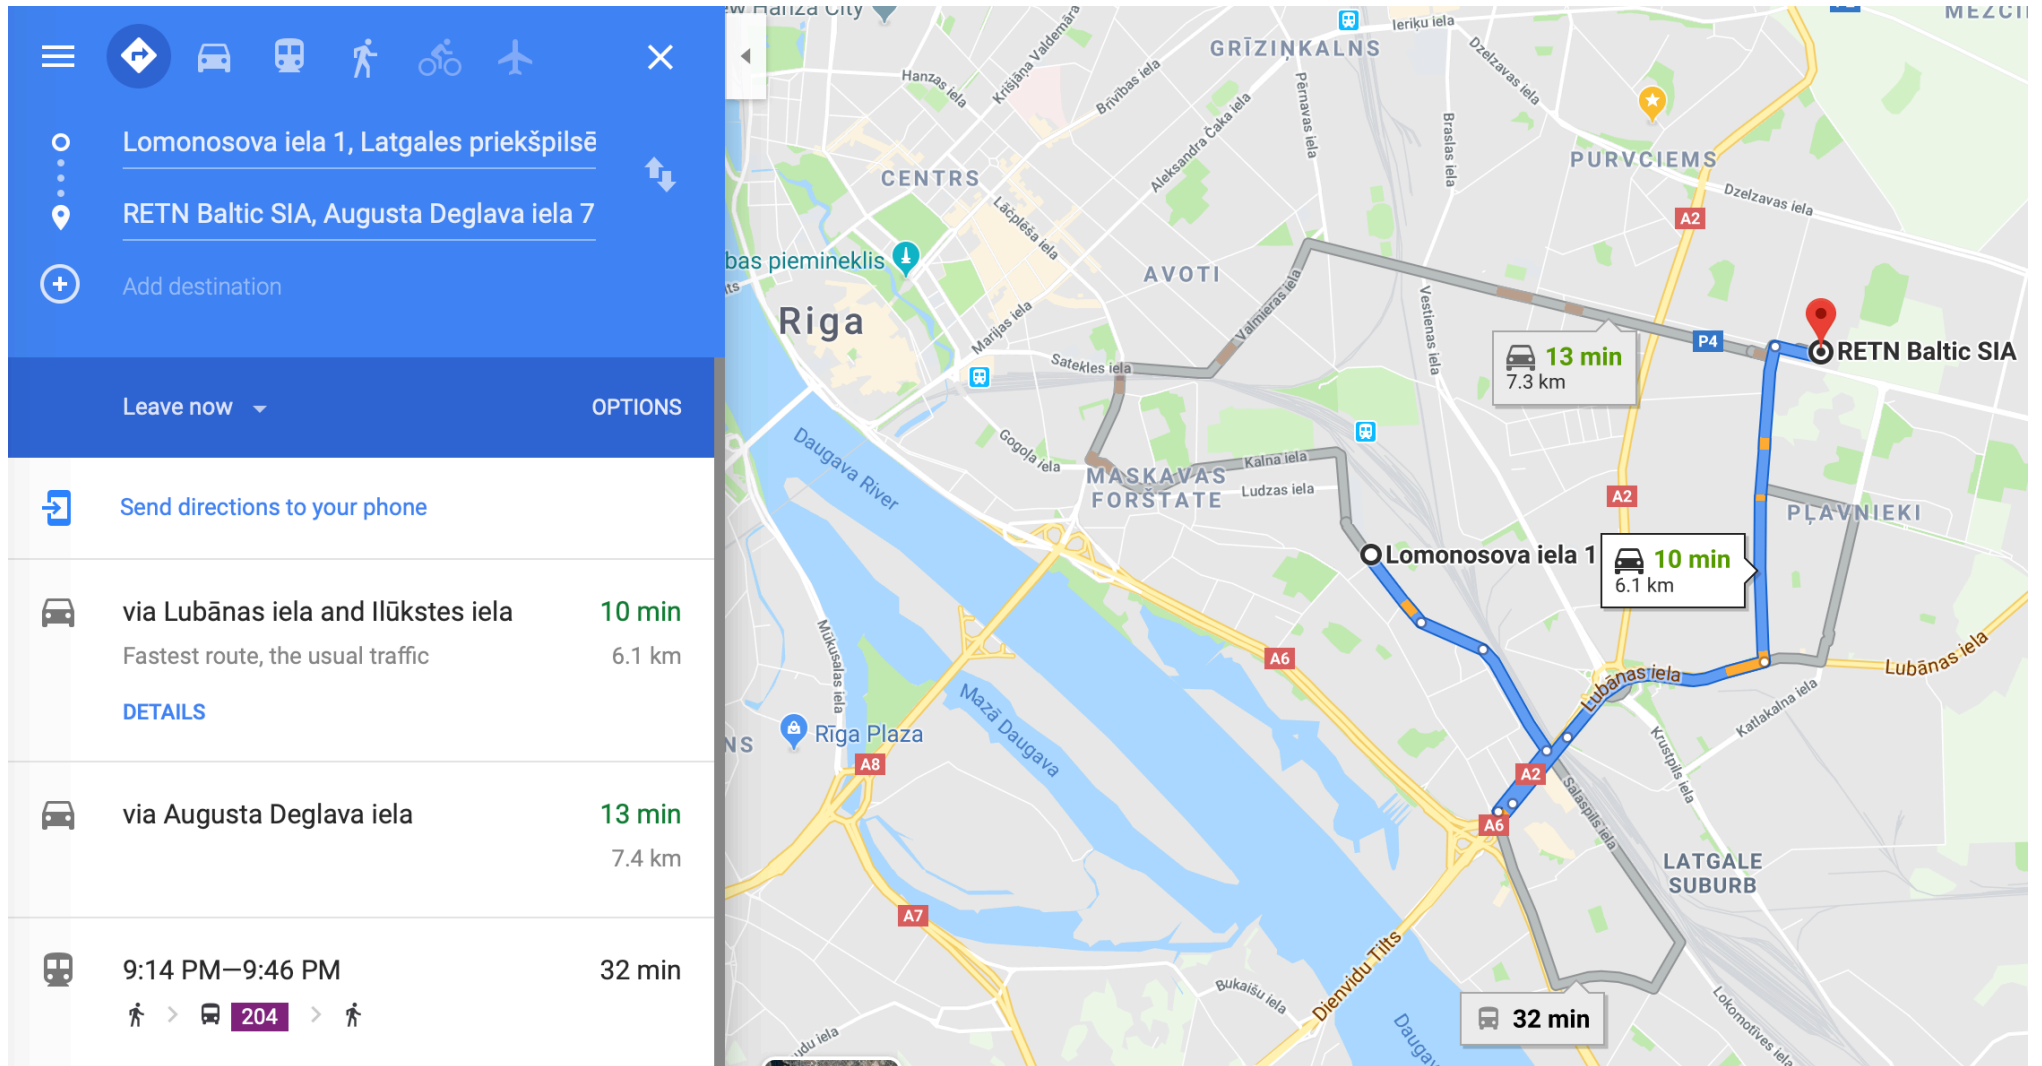

4. GUIDELINES

4.1. ROUTE FROM ISMA TO RETN COMP.